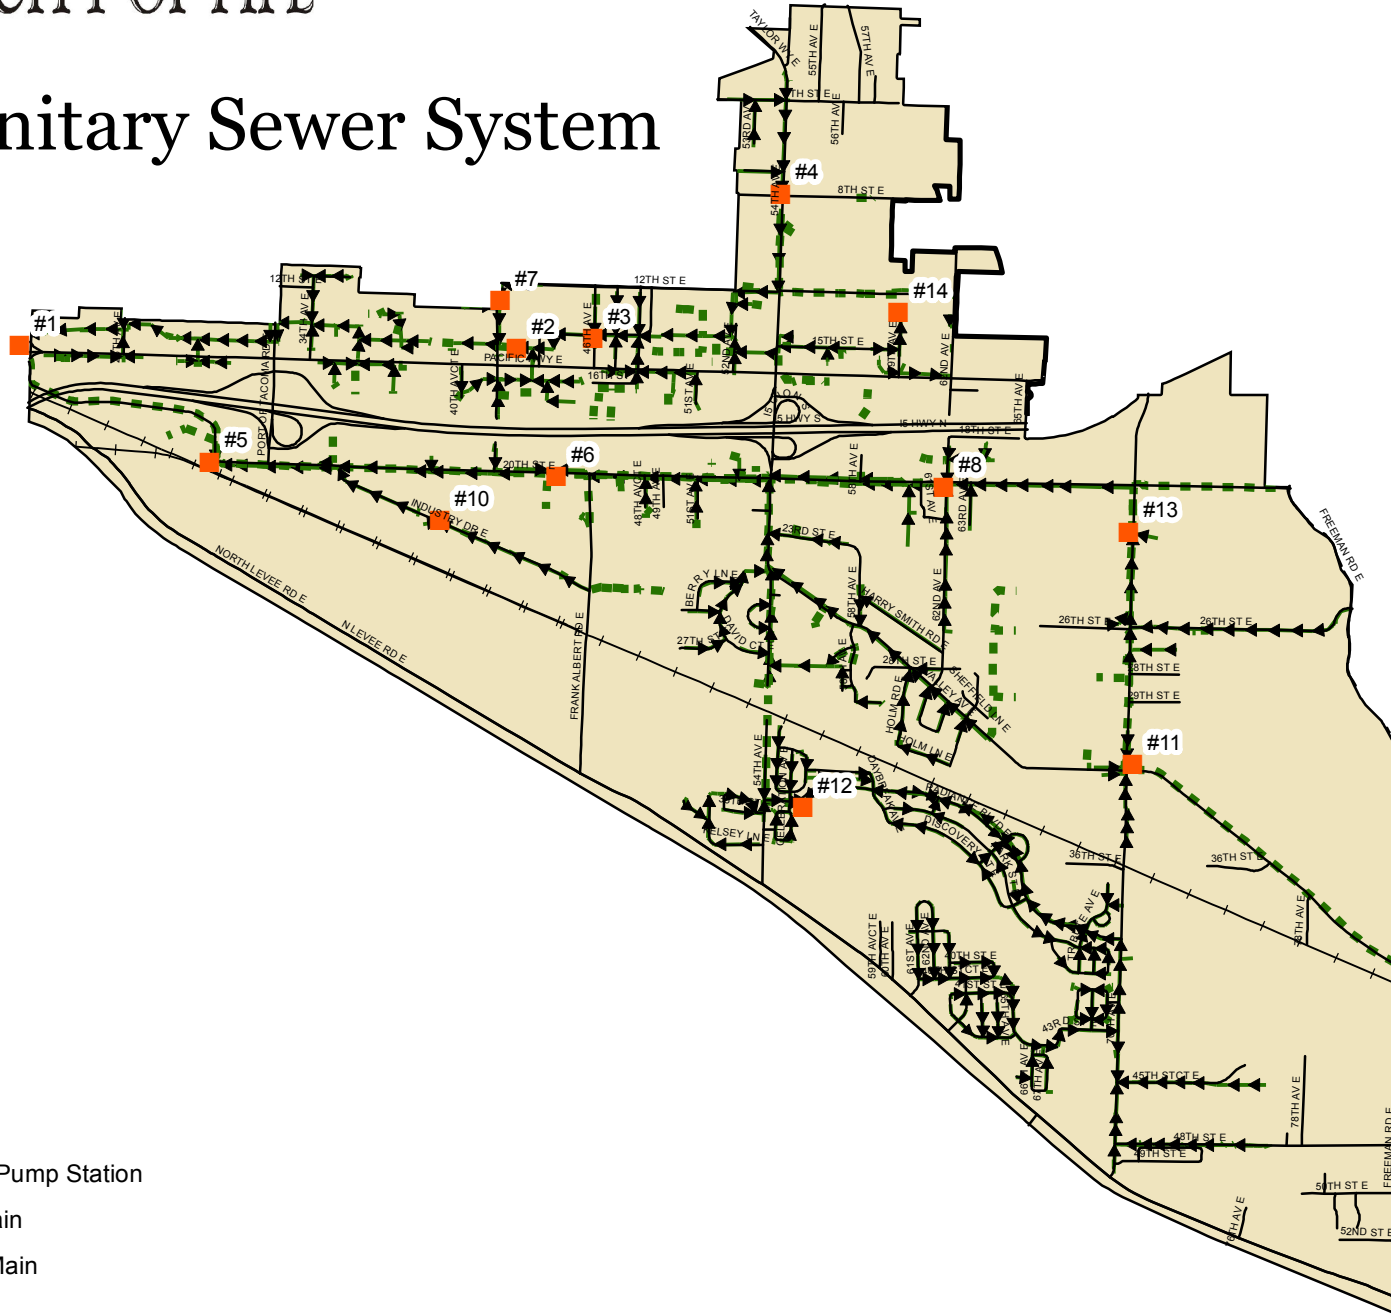

# Sanitary Sewer System

### Legend

- Sewage Pump Station
- Force Main
- Gravity Main
- Roads