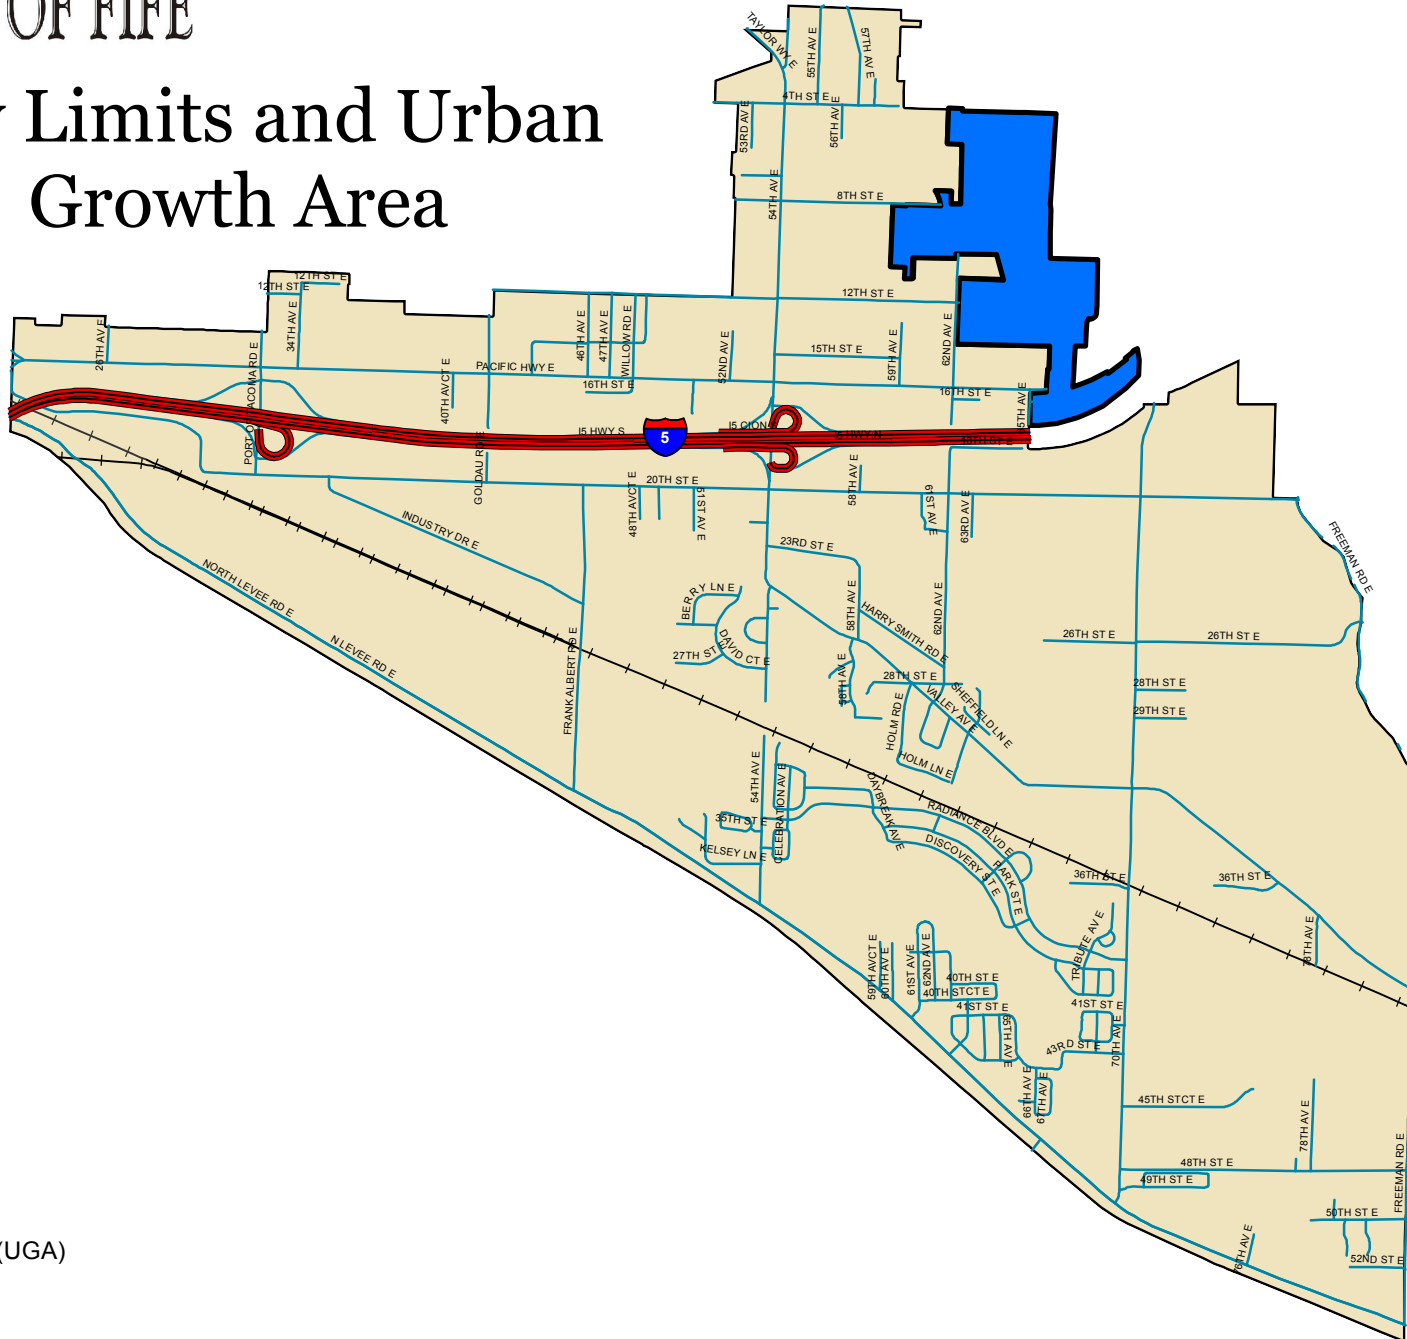

CITY OF FIFE

City Limits and Urban Growth Area

Scale 1:32000

Legend

-  Urban Growth Area (UGA)
-  City Boundary - Fife

Dec 30, 2014 RLP

Map IN-1