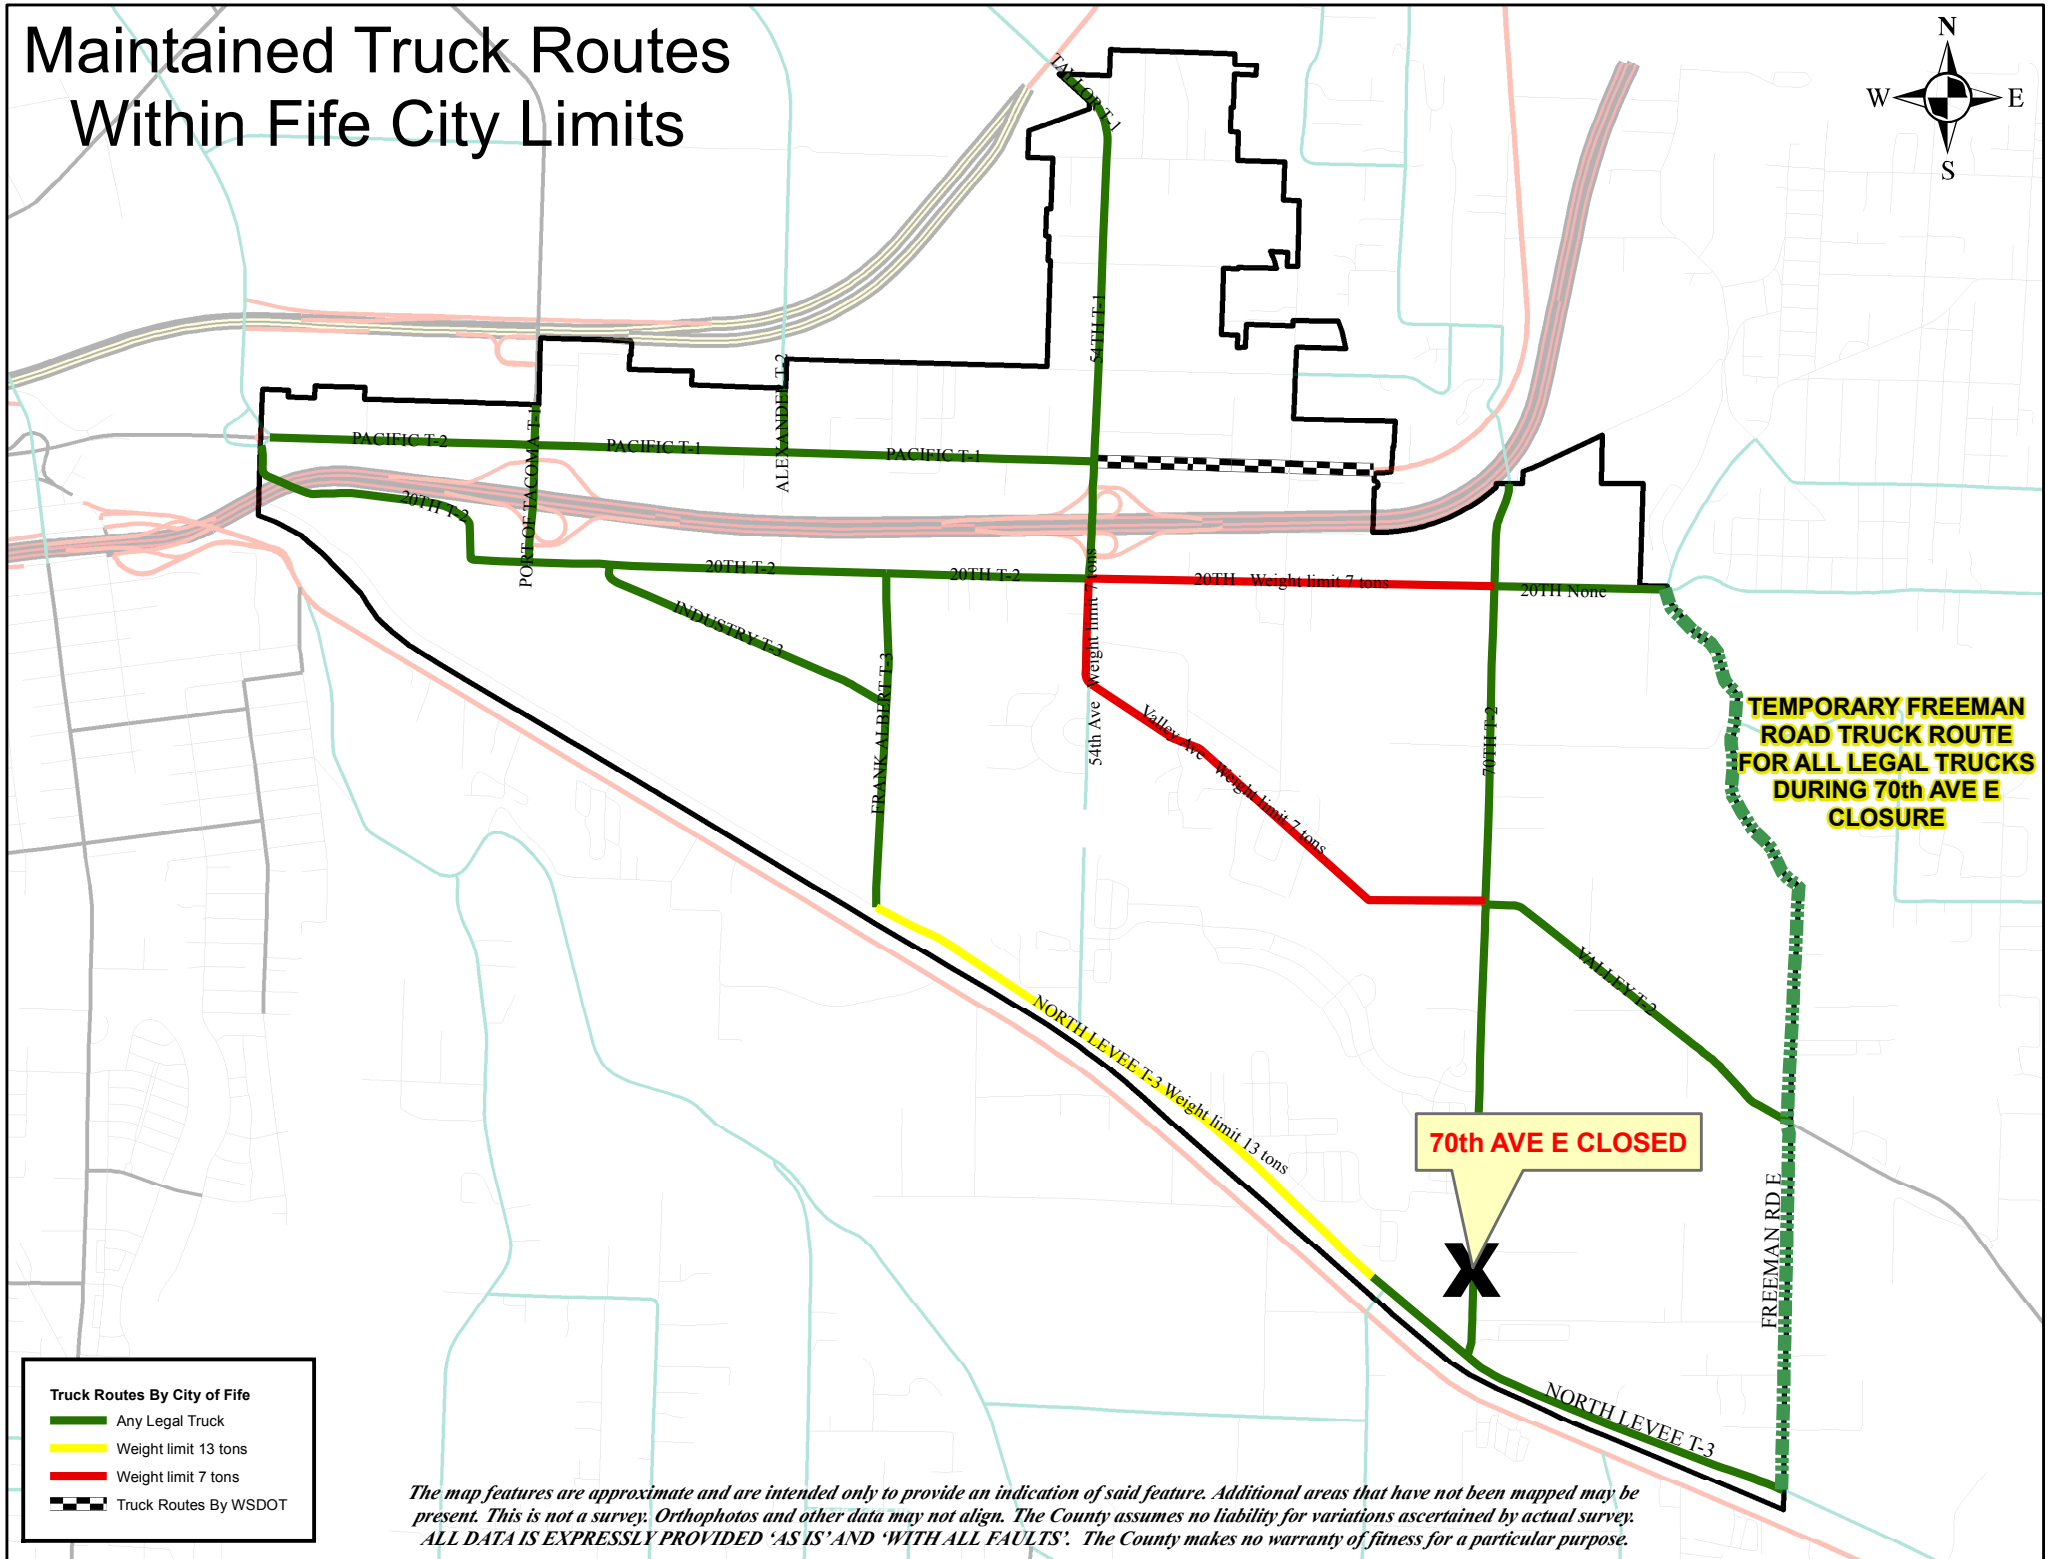

Maintained Truck Routes Within Fife City Limits

Truck Routes By City of Fife

- Any Legal Truck
- Weight limit 13 tons
- Weight limit 7 tons
- Truck Routes By WSDOT

The map features are approximate and are intended only to provide an indication of said feature. Additional areas that have not been mapped may be present. This is not a survey. Orthophotos and other data may not align. The County assumes no liability for variations ascertained by actual survey. ALL DATA IS EXPRESSLY PROVIDED 'AS IS' AND 'WITH ALL FAULTS'. The County makes no warranty of fitness for a particular purpose.